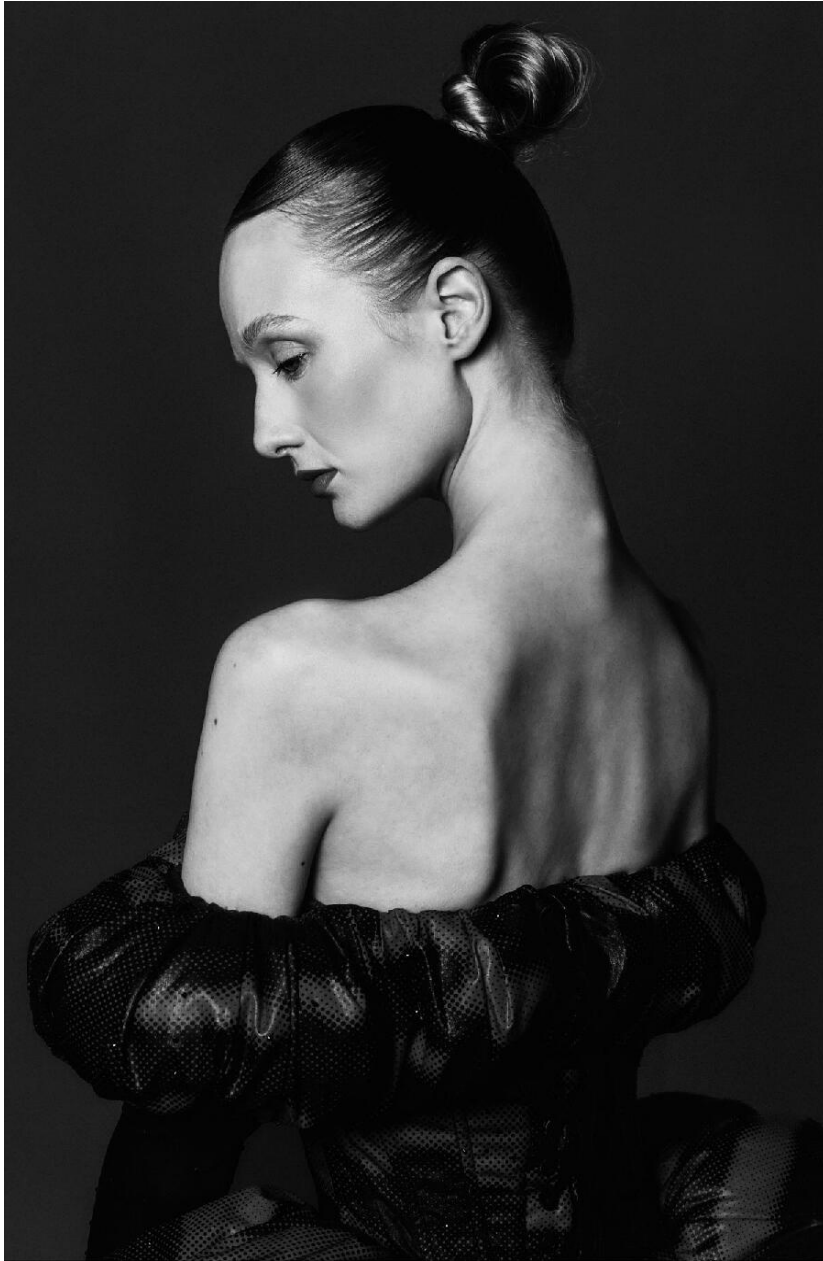

ANGELIQUE

HEIGHT : 5'8

BUST : 31.5

WAIST : 23

HIPS : 36

SHOES : 5

EYES : BLUE

HAIRS : RED

HEIGHT: 5'8 BUST: 31.5 WAIST: 23 HIPS: 36 SHOES: 5 EYES: BLUE HAIRS: RED

crystal.
models

HEIGHT : 5'8 BUST : 31.5 WAIST : 23 HIPS : 36 SHOES : 5 EYES : BLUE HAIRS : RED

crystal.
models

HEIGHT : 5'8 BUST : 31.5 WAIST : 23 HIPS : 36 SHOES : 5 EYES : BLUE HAIRS : RED

crystal.
models

HEIGHT: 5'8 BUST: 31.5 WAIST: 23 HIPS: 36 SHOES: 5 EYES: BLUE HAIRS: RED

crystal.
models

HEIGHT : 5'8 BUST : 31.5 WAIST : 23 HIPS : 36 SHOES : 5 EYES : BLUE HAIRS : RED

crystal.
models

HEIGHT: 5'8 BUST: 31.5 WAIST: 23 HIPS: 36 SHOES: 5 EYES: BLUE HAIRS: RED