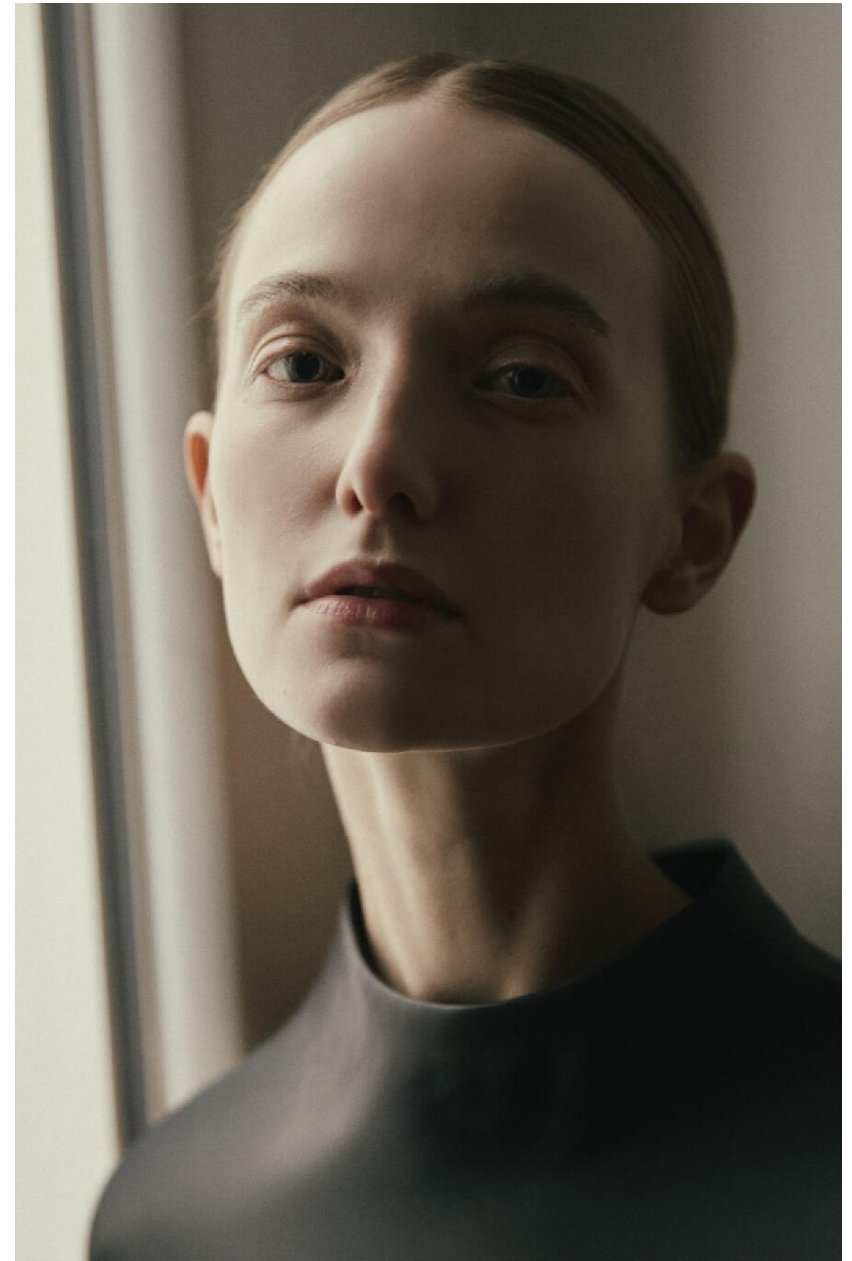

ANGELIQUE

HEIGHT : 5'8

BUST : 31.5

WAIST : 23

HIPS : 36

SHOES : 5

EYES : BLUE

HAIRS : RED

HEIGHT: 5'8 BUST: 31.5 WAIST: 23 HIPS: 36 SHOES: 5 EYES: BLUE HAIRS: RED

crystal.
models

HEIGHT : 5'8 BUST : 31.5 WAIST : 23 HIPS : 36 SHOES : 5 EYES : BLUE HAIRS : RED

crystal.
models

HEIGHT : 5'8 BUST : 31.5 WAIST : 23 HIPS : 36 SHOES : 5 EYES : BLUE HAIRS : RED

crystal.
models

HEIGHT: 5'8 BUST: 31.5 WAIST: 23 HIPS: 36 SHOES: 5 EYES: BLUE HAIRS: RED

crystal.
models

HEIGHT : 5'8 BUST : 31.5 WAIST : 23 HIPS : 36 SHOES : 5 EYES : BLUE HAIRS : RED

crystal.
models

HEIGHT: 5'8 BUST: 31.5 WAIST: 23 HIPS: 36 SHOES: 5 EYES: BLUE HAIRS: RED

crystal.
models

HEIGHT : 5'8 BUST : 31.5 WAIST : 23 HIPS : 36 SHOES : 5 EYES : BLUE HAIRS : RED

crystal.
models