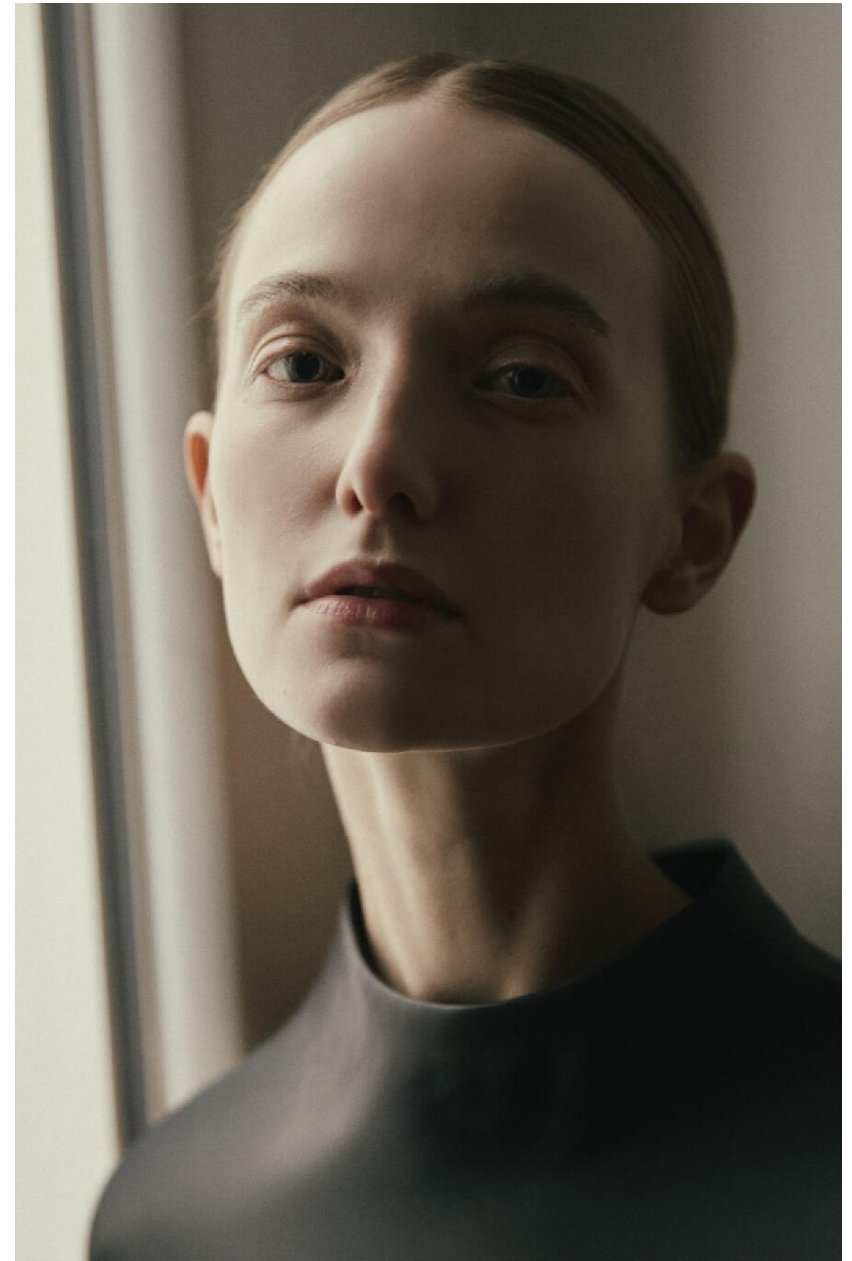

# ANGELIQUE

HEIGHT : 5'8

BUST : 31.5

WAIST : 23

HIPS : 36

SHOES : 5

EYES : BLUE

HAIRS : RED

HEIGHT: 5'8 BUST: 31.5 WAIST: 23 HIPS: 36 SHOES: 5 EYES: BLUE HAIRS: RED

crystal.  
models

HEIGHT : 5'8 BUST : 31.5 WAIST : 23 HIPS : 36 SHOES : 5 EYES : BLUE HAIRS : RED

crystal.  
models

HEIGHT : 5'8 BUST : 31.5 WAIST : 23 HIPS : 36 SHOES : 5 EYES : BLUE HAIRS : RED

crystal.  
models

HEIGHT : 5'8 BUST : 31.5 WAIST : 23 HIPS : 36 SHOES : 5 EYES : BLUE HAIRS : RED

crystal.  
models

HEIGHT : 5'8 BUST : 31.5 WAIST : 23 HIPS : 36 SHOES : 5 EYES : BLUE HAIRS : RED

crystal.  
models

HEIGHT: 5'8 BUST: 31.5 WAIST: 23 HIPS: 36 SHOES: 5 EYES: BLUE HAIRS: RED

crystal.  
models

HEIGHT: 5'8 BUST: 31.5 WAIST: 23 HIPS: 36 SHOES: 5 EYES: BLUE HAIRS: RED

crystal.  
models

HEIGHT : 5'8 BUST : 31.5 WAIST : 23 HIPS : 36 SHOES : 5 EYES : BLUE HAIRS : RED